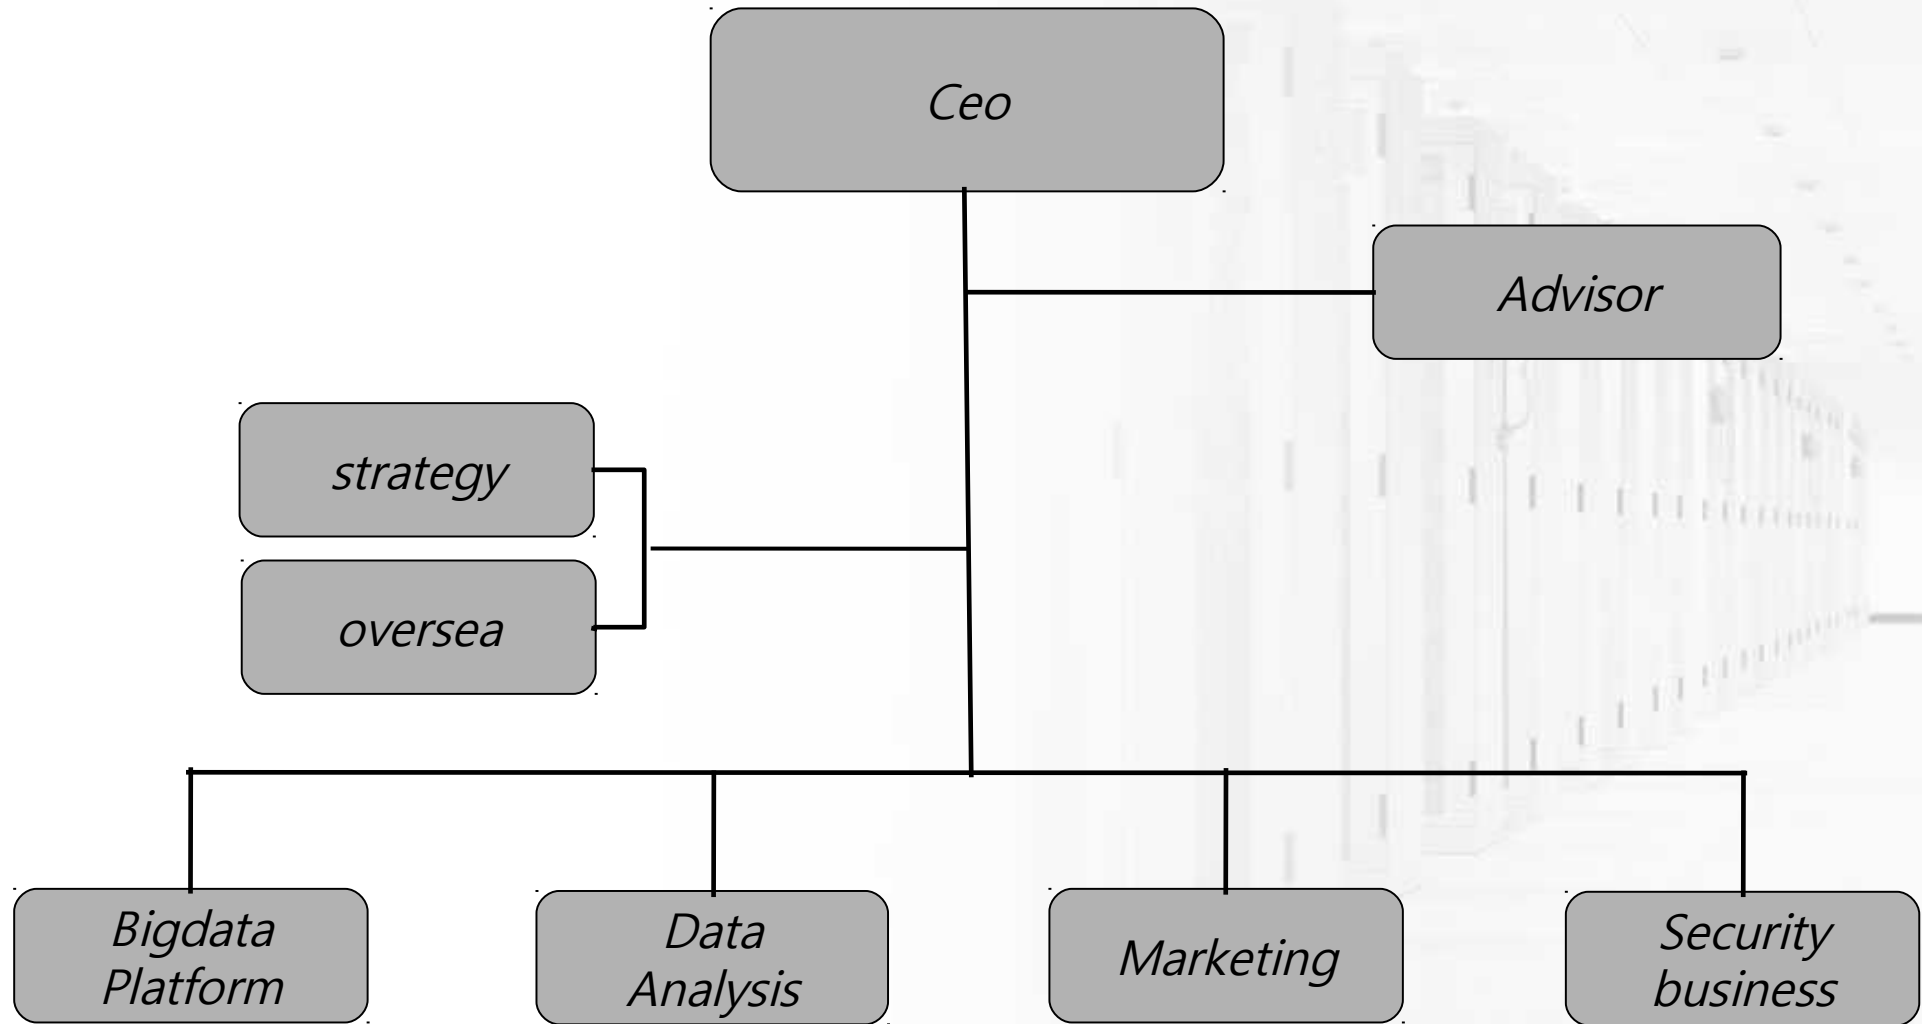

1. History of BICube (structure of company)